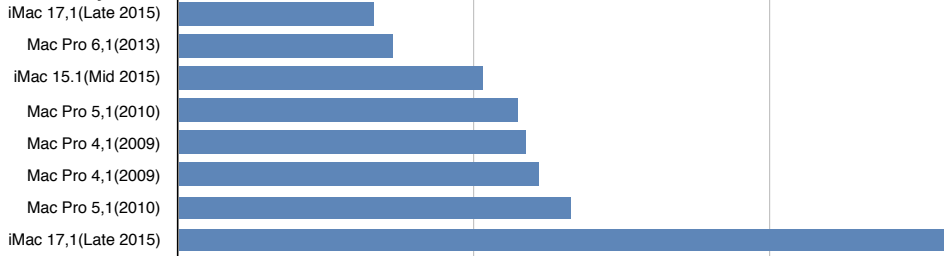

16GB Memory

24GB Memory

32GB Memory

48GB Memory

64GB Memory

96GB Memory

128GB Memory

0 22.5 45 67.5 90

Seconds to complete. Shorter bars = faster performance.